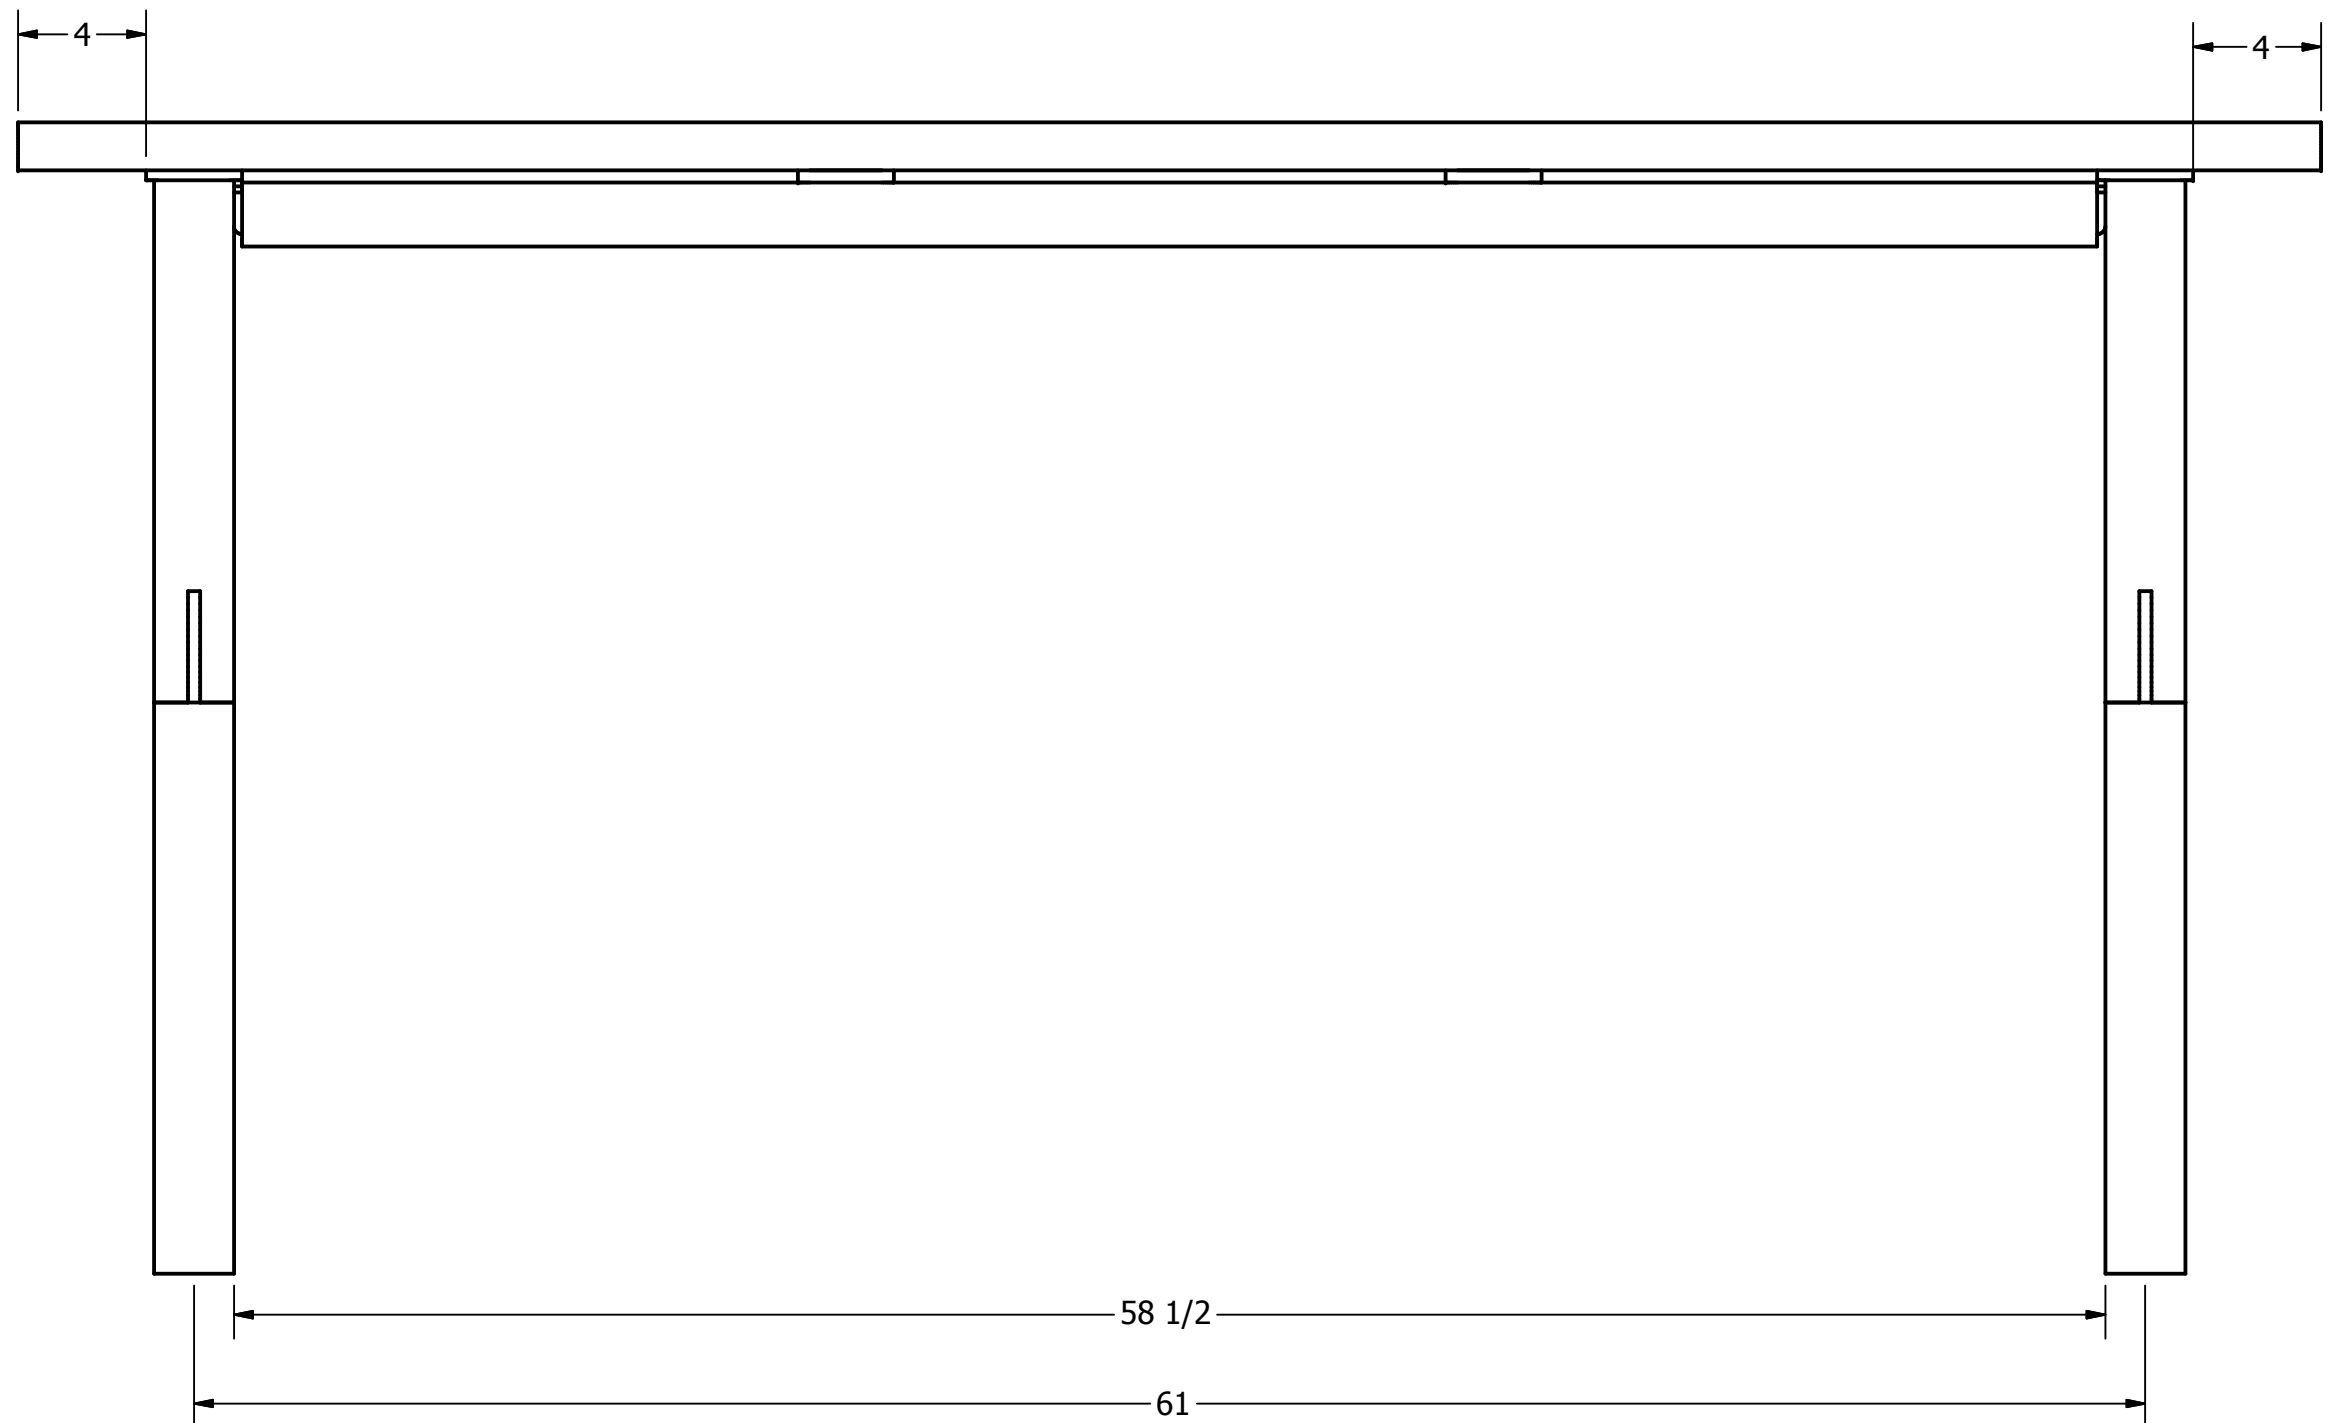

APPROXIMATE WEIGHT = 116 LBS

| | | | | |
|-----------------------------------------------------------------------------------------------------------------------------------------------------------------------------------------------------------------------------------|----------|------------|--------------------------------------|--------------|
| DRAWN | DRESENER | 25/01/2009 | Wishbone Industries | |
| CHECKED | | | | |
| QA | | | | |
| MFG | | | | |
| APPROVED | | | TITLE | |
| PROPRIETARY AND CONFIDENTIAL THE INFORMATION CONTAINED ON THIS DRAWING IS THE SOLE PROPERTY OF WISHBONE INDUSTRIES LTD. ANY REPRODUCTION IN PART OR WHOLE WITHOUT WRITTEN CONSENT OF WISHBONE INDUSTRIES LTD IS PROHIBITED. | | | BAYVIEW STRAIGHT BENCH DIRECT BURIAL | |
| TOLERANCES UNLESS OTHERWISE SPECIFIED FRACTIONAL +/- 1/32 TWO DECIMAL +/- .015 THREE DECIMAL +/- .005 ANGLE +/- 1° | | | SIZE | DWG NO |
| | | | C | BVSB-6-DB |
| | | | SCALE | REV |
| | | | | SHEET 1 OF 1 |