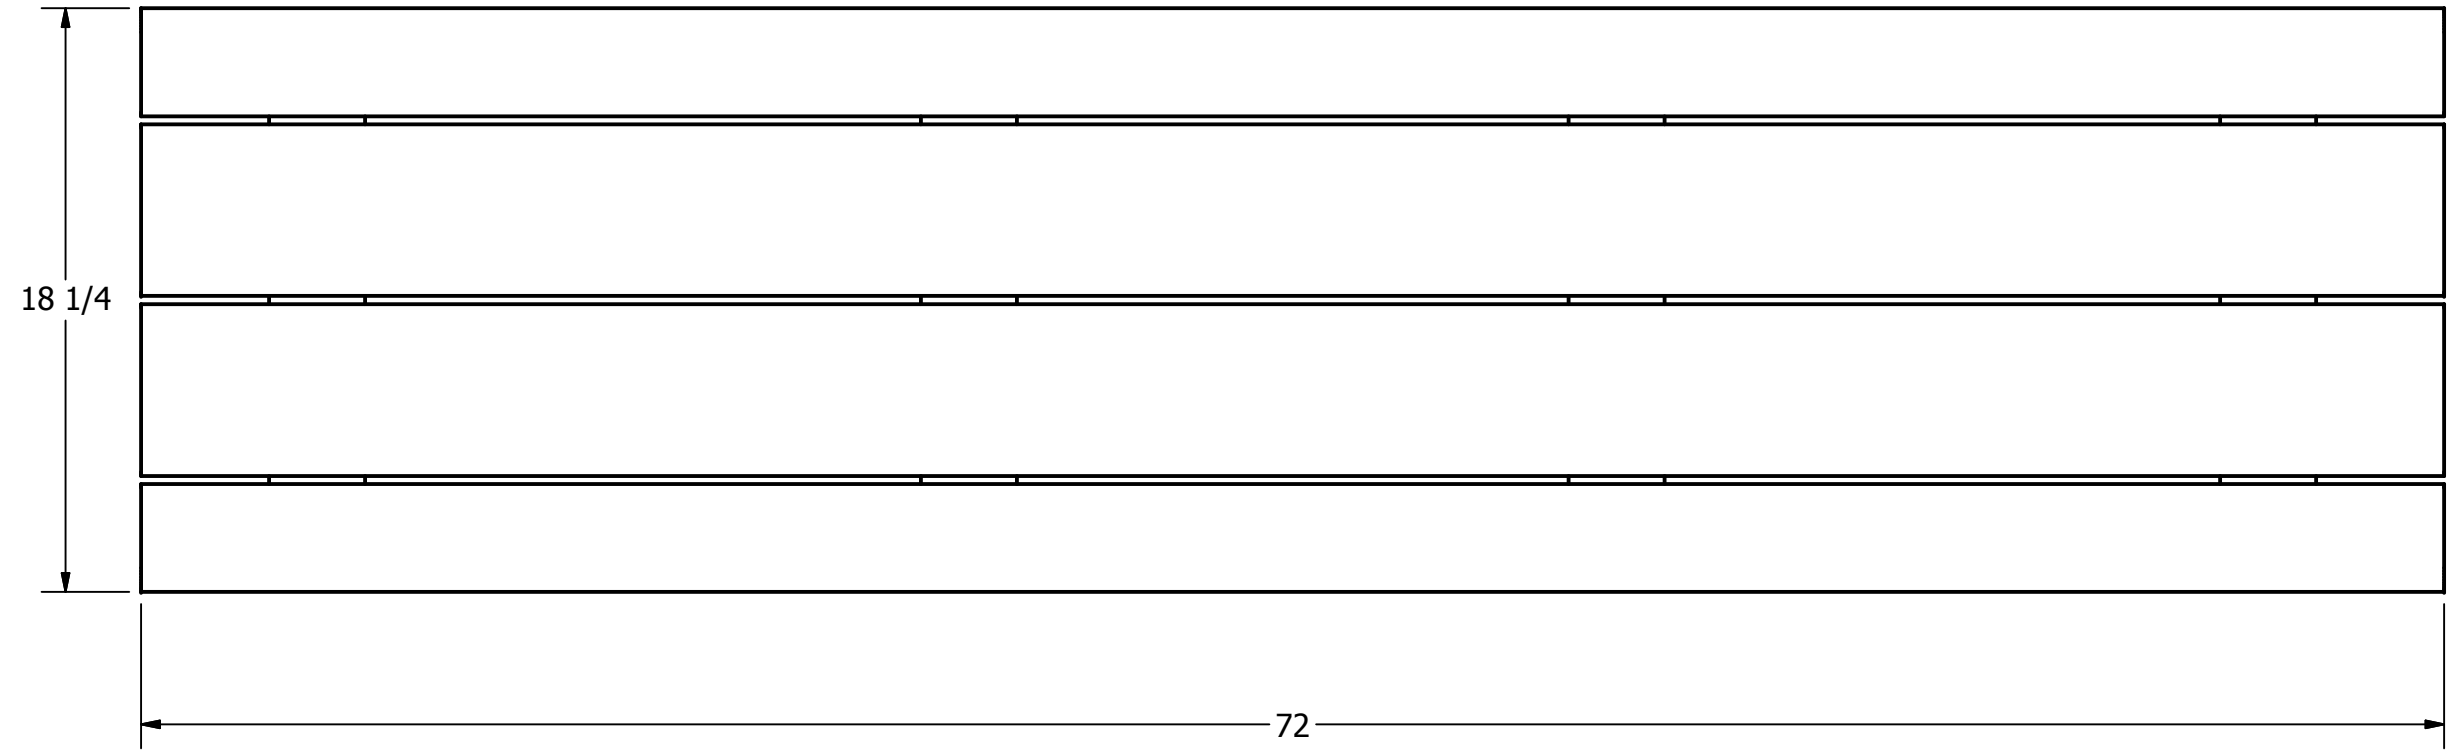

APPROXIMATE WEIGHT = 116 LBS

| | | | | |
|-----------------------------------------------------------------------------------------------------------------------------------------------------------------------------------------------------------------------------------|----------|------------|--------------------------------------|--------------|
| DRAWN | DRESENER | 25/01/2009 | Wishbone Industries | |
| CHECKED | | | | |
| QA | | | | |
| MFG | | | | |
| APPROVED | | | TITLE | |
| PROPRIETARY AND CONFIDENTIAL THE INFORMATION CONTAINED ON THIS DRAWING IS THE SOLE PROPERTY OF WISHBONE INDUSTRIES LTD. ANY REPRODUCTION IN PART OR WHOLE WITHOUT WRITTEN CONSENT OF WISHBONE INDUSTRIES LTD IS PROHIBITED. | | | BAYVIEW STRAIGHT BENCH DIRECT BURIAL | |
| TOLERANCES UNLESS OTHERWISE SPECIFIED FRACTIONAL +/- 1/32 TWO DECIMAL +/- .015 THREE DECIMAL +/- .005 ANGLE +/- 1° | | | SIZE | DWG NO |
| | | | C | BVSB-6-DB |
| | | | SCALE | REV |
| | | | | SHEET 1 OF 1 |