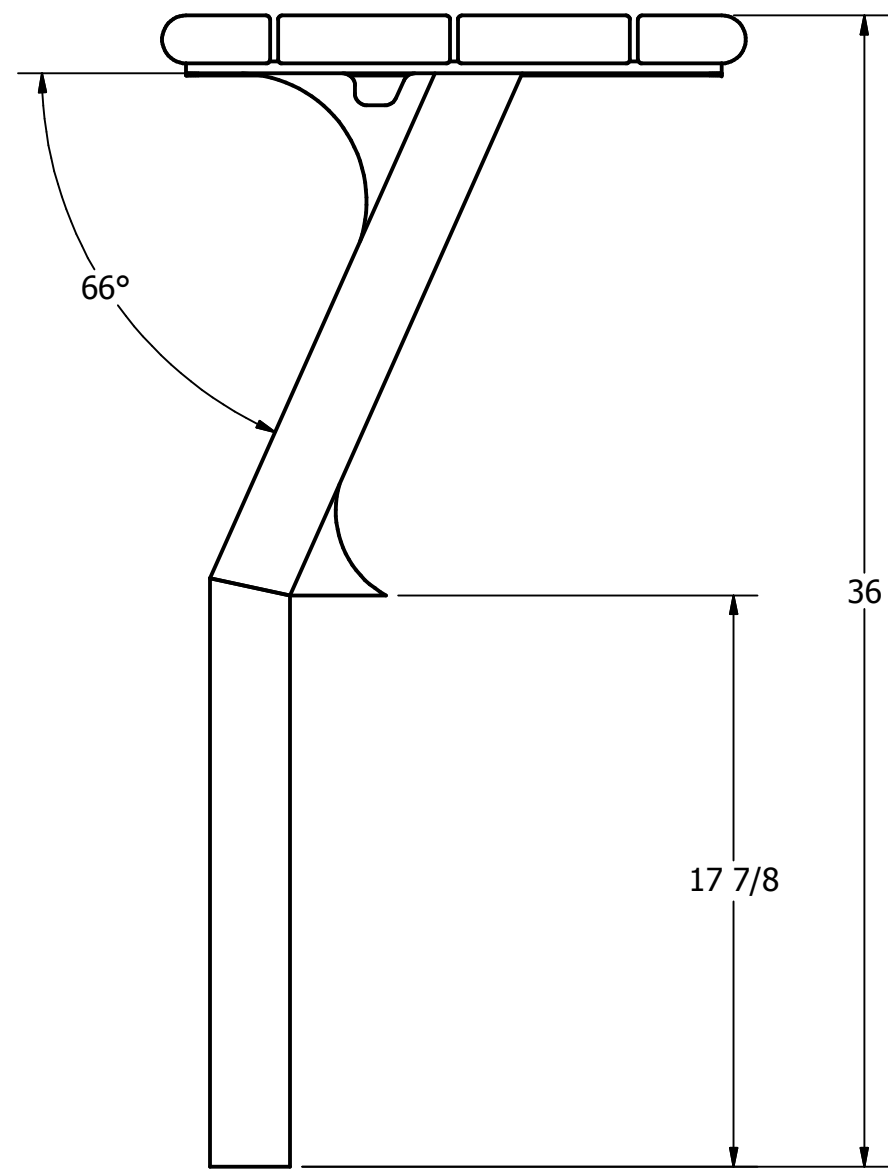

APPROXIMATE WEIGHT = 116 LBS

| | | | | |
|-----------------------------------------------------------------------------------------------------------------------------------------------------------------------------------------------------------------------------------|----------|------------|--------------------------------------|--------------|
| DRAWN | DRESENER | 25/01/2009 | Wishbone Industries | |
| CHECKED | | | | |
| QA | | | | |
| MFG | | | | |
| APPROVED | | | TITLE | |
| PROPRIETARY AND CONFIDENTIAL THE INFORMATION CONTAINED ON THIS DRAWING IS THE SOLE PROPERTY OF WISHBONE INDUSTRIES LTD. ANY REPRODUCTION IN PART OR WHOLE WITHOUT WRITTEN CONSENT OF WISHBONE INDUSTRIES LTD IS PROHIBITED. | | | BAYVIEW STRAIGHT BENCH DIRECT BURIAL | |
| TOLERANCES UNLESS OTHERWISE SPECIFIED FRACTIONAL +/- 1/32 TWO DECIMAL +/- .015 THREE DECIMAL +/- .005 ANGLE +/- 1° | | | SIZE | DWG NO |
| | | | C | BVSB-6-DB |
| | | | SCALE | REV |
| | | | | SHEET 1 OF 1 |